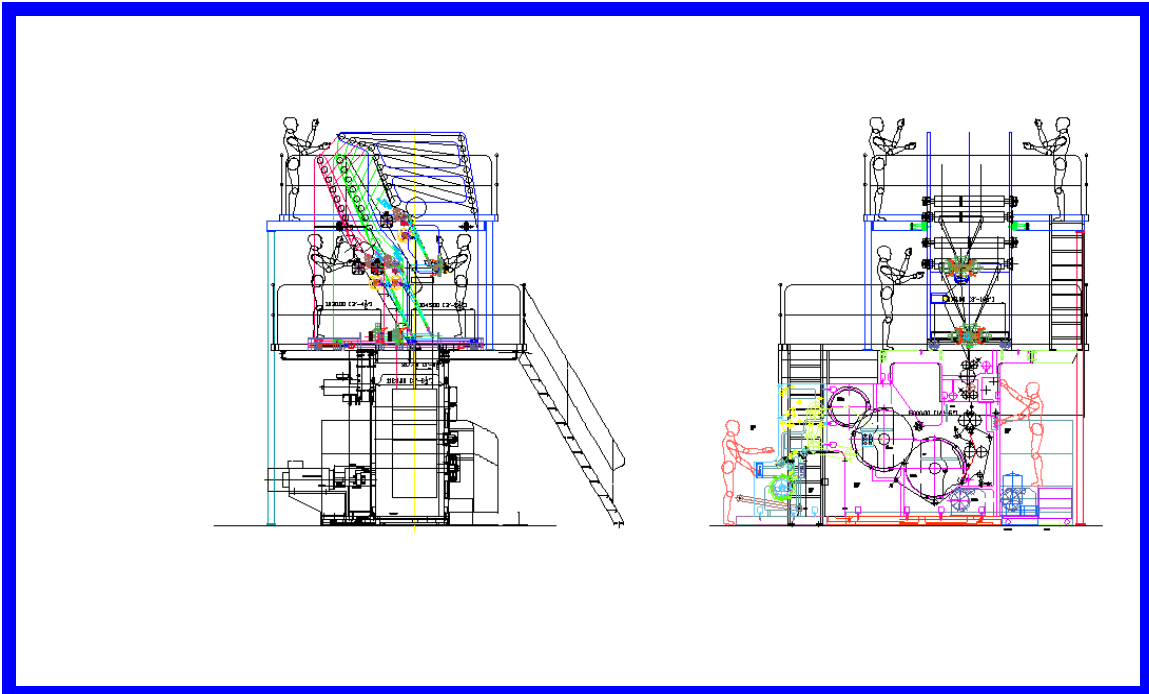

The Viking Folder

PINLESS, VARIABLE JAW

SPECIFICATIONS:

CUT OFF RANGE

14.00 – 22.83 inches

RIBBON WIDTH

2 out: 8.00 – 11.50 inches

1 out: 8.00 – 20.00 inches

PRODUCTS/RATED SPEEDS

BROADSHEET 80,000 CPH

TABLOID 80,000 CPH

MINITAB 90,000 CPH

QF SINGLE 60,000 CPH

QF DOUBLE 80,000 CPH

DBL PARALLEL 80,000 CPH

MODES

STRAIGHT

COLLECT

DOUBLE COLLECT

FEATURES:

TOUCHSCREEN CONTROL

GAIN CONTROL

**AUTOMATATION PACKAGE FOR
FAST JOB CHANGE AND SET UP**

**DUAL SIZE CAPABILITY – RUN
STANDARD TAB AND MINITAB
PRODUCTS ON THE SAME
FOLDER**